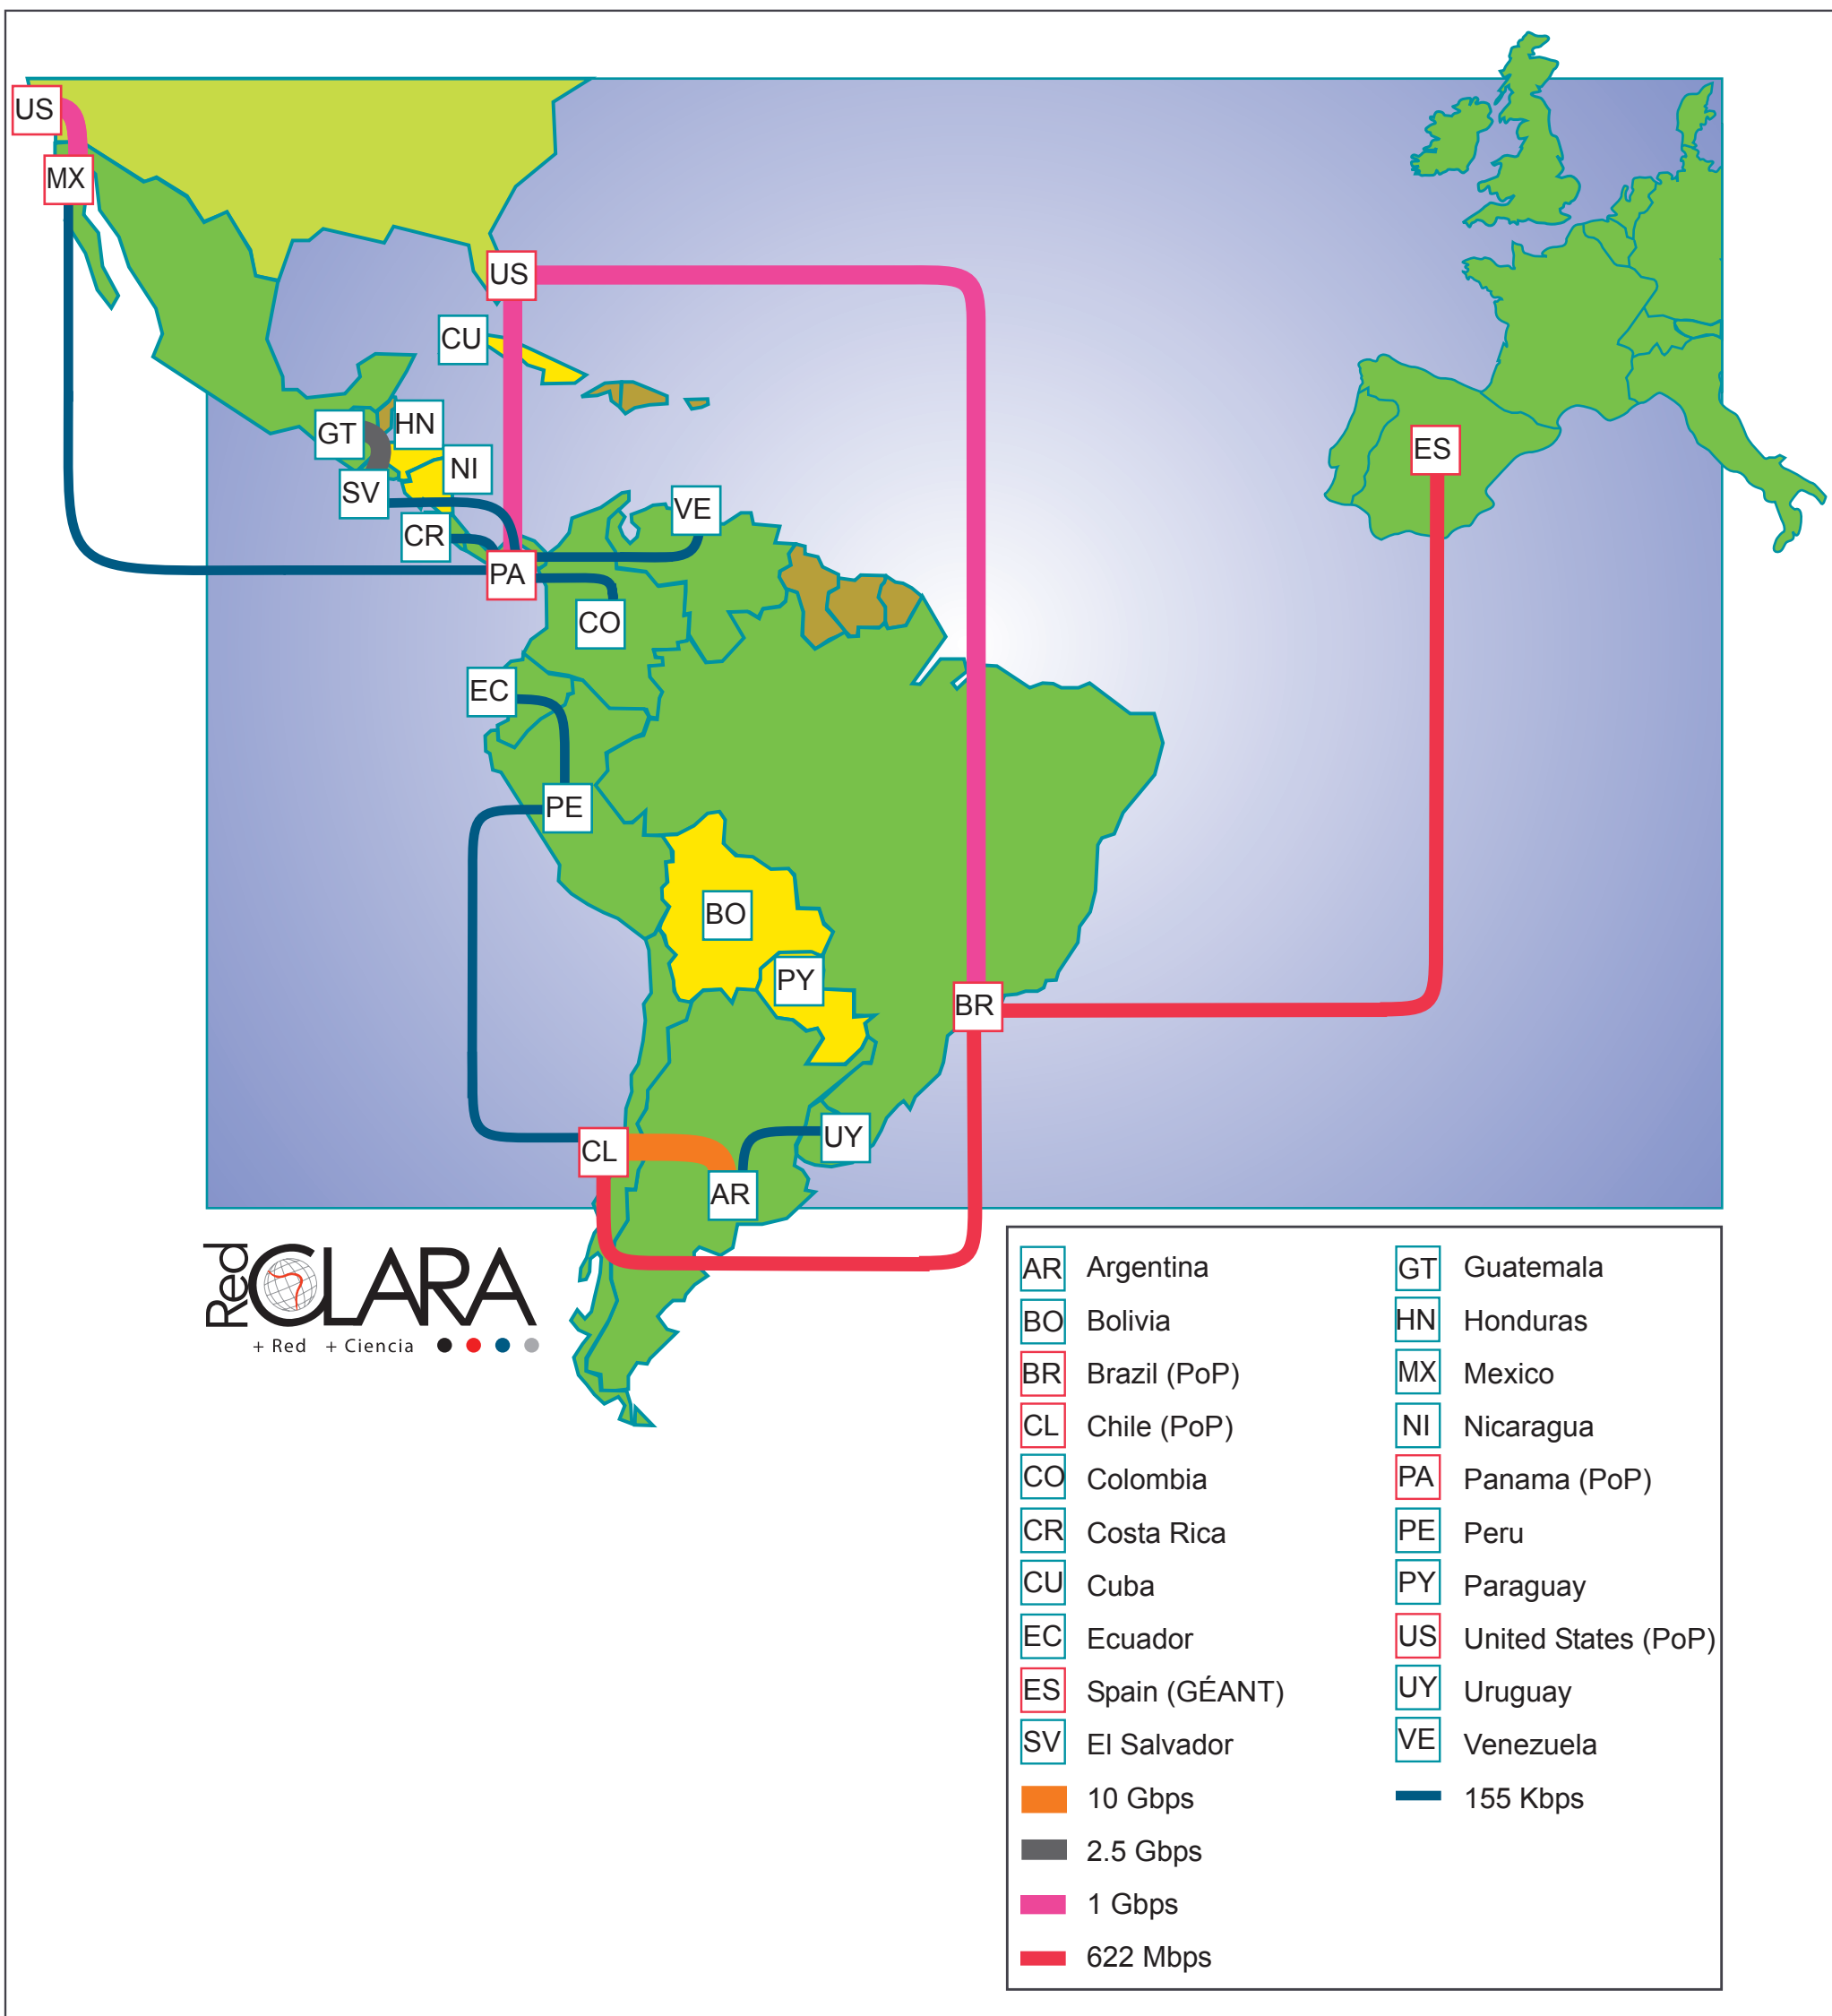

alice2
América Latina Interconectada Con Europa

RedCLARA Network Topology

April, 2011

This project is funded by the European Union

A project implemented by RedCLARA