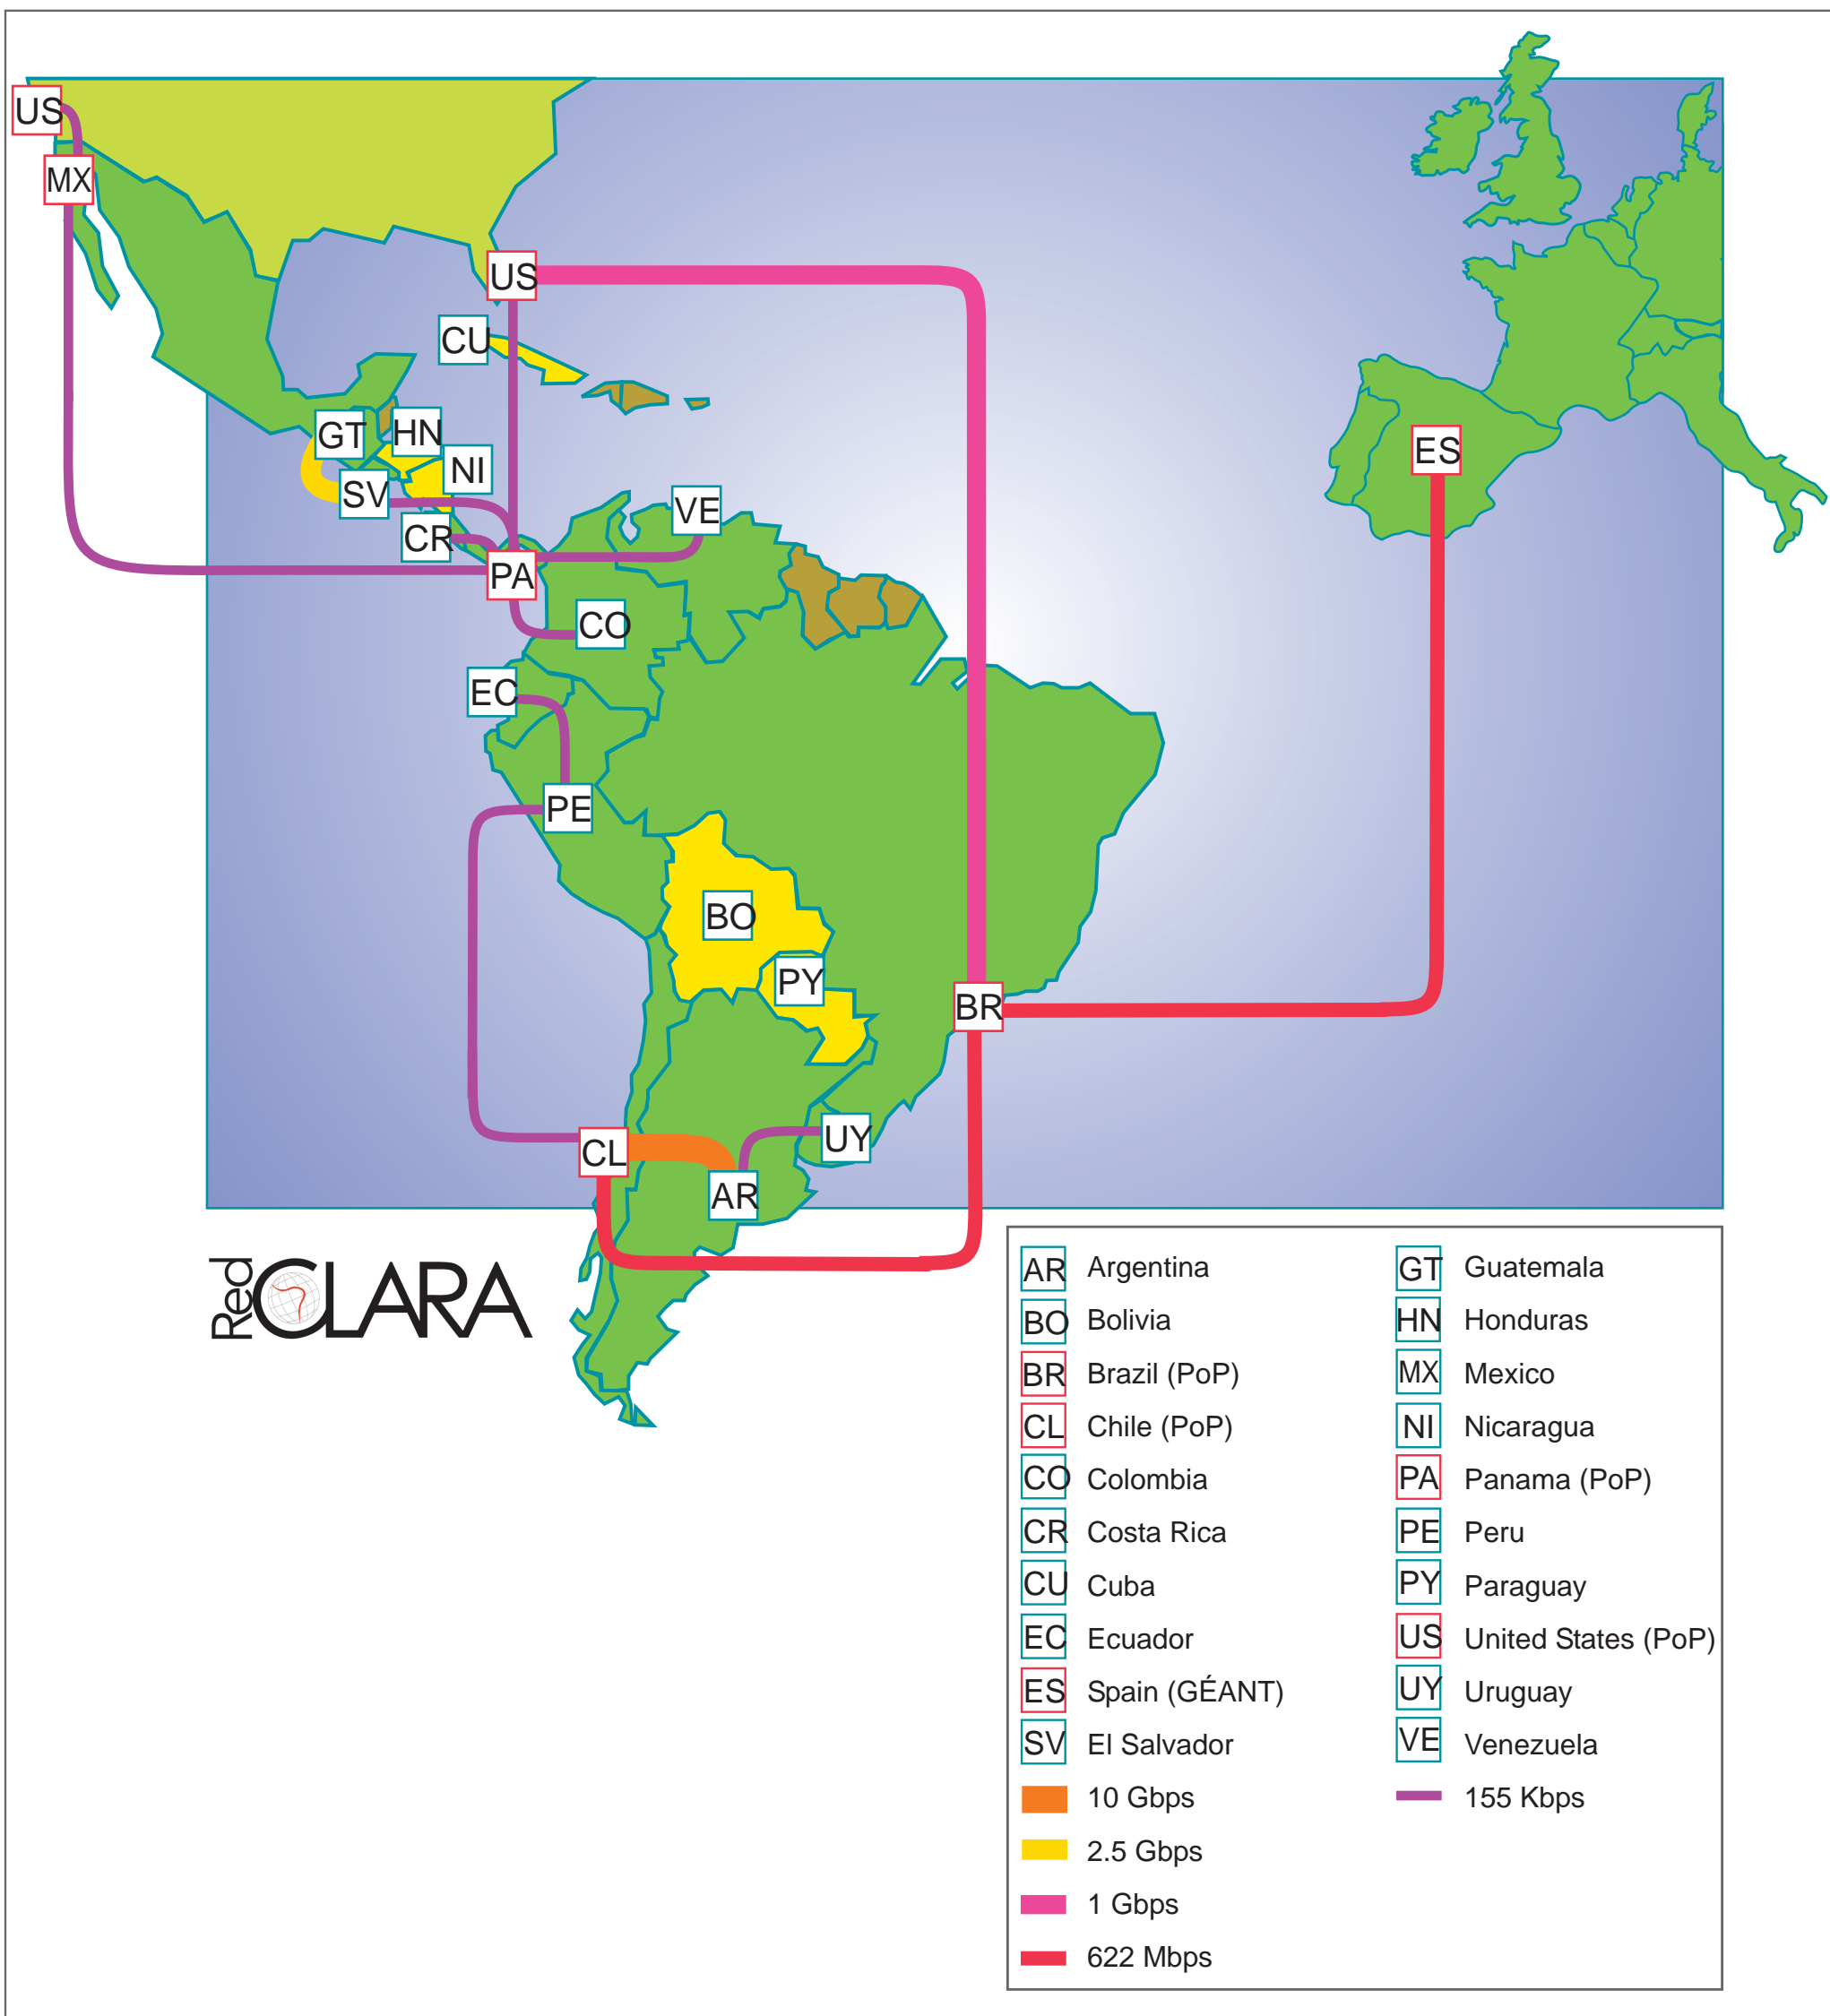

alice2
América Latina Interconectada Con Europa

RedCLARA Network Topology

January, 2011

This project is funded by the European Union

A project implemented by CLARA