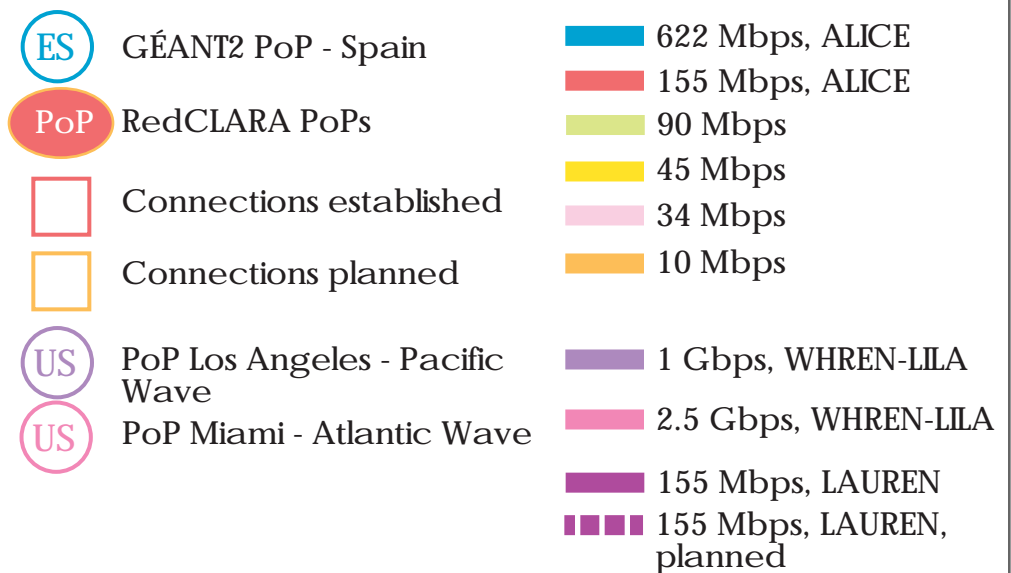

RedCLARA Topology

April 2007

The links of Ecuador, Colombia, Peru and Uruguay are paid by ALICE.