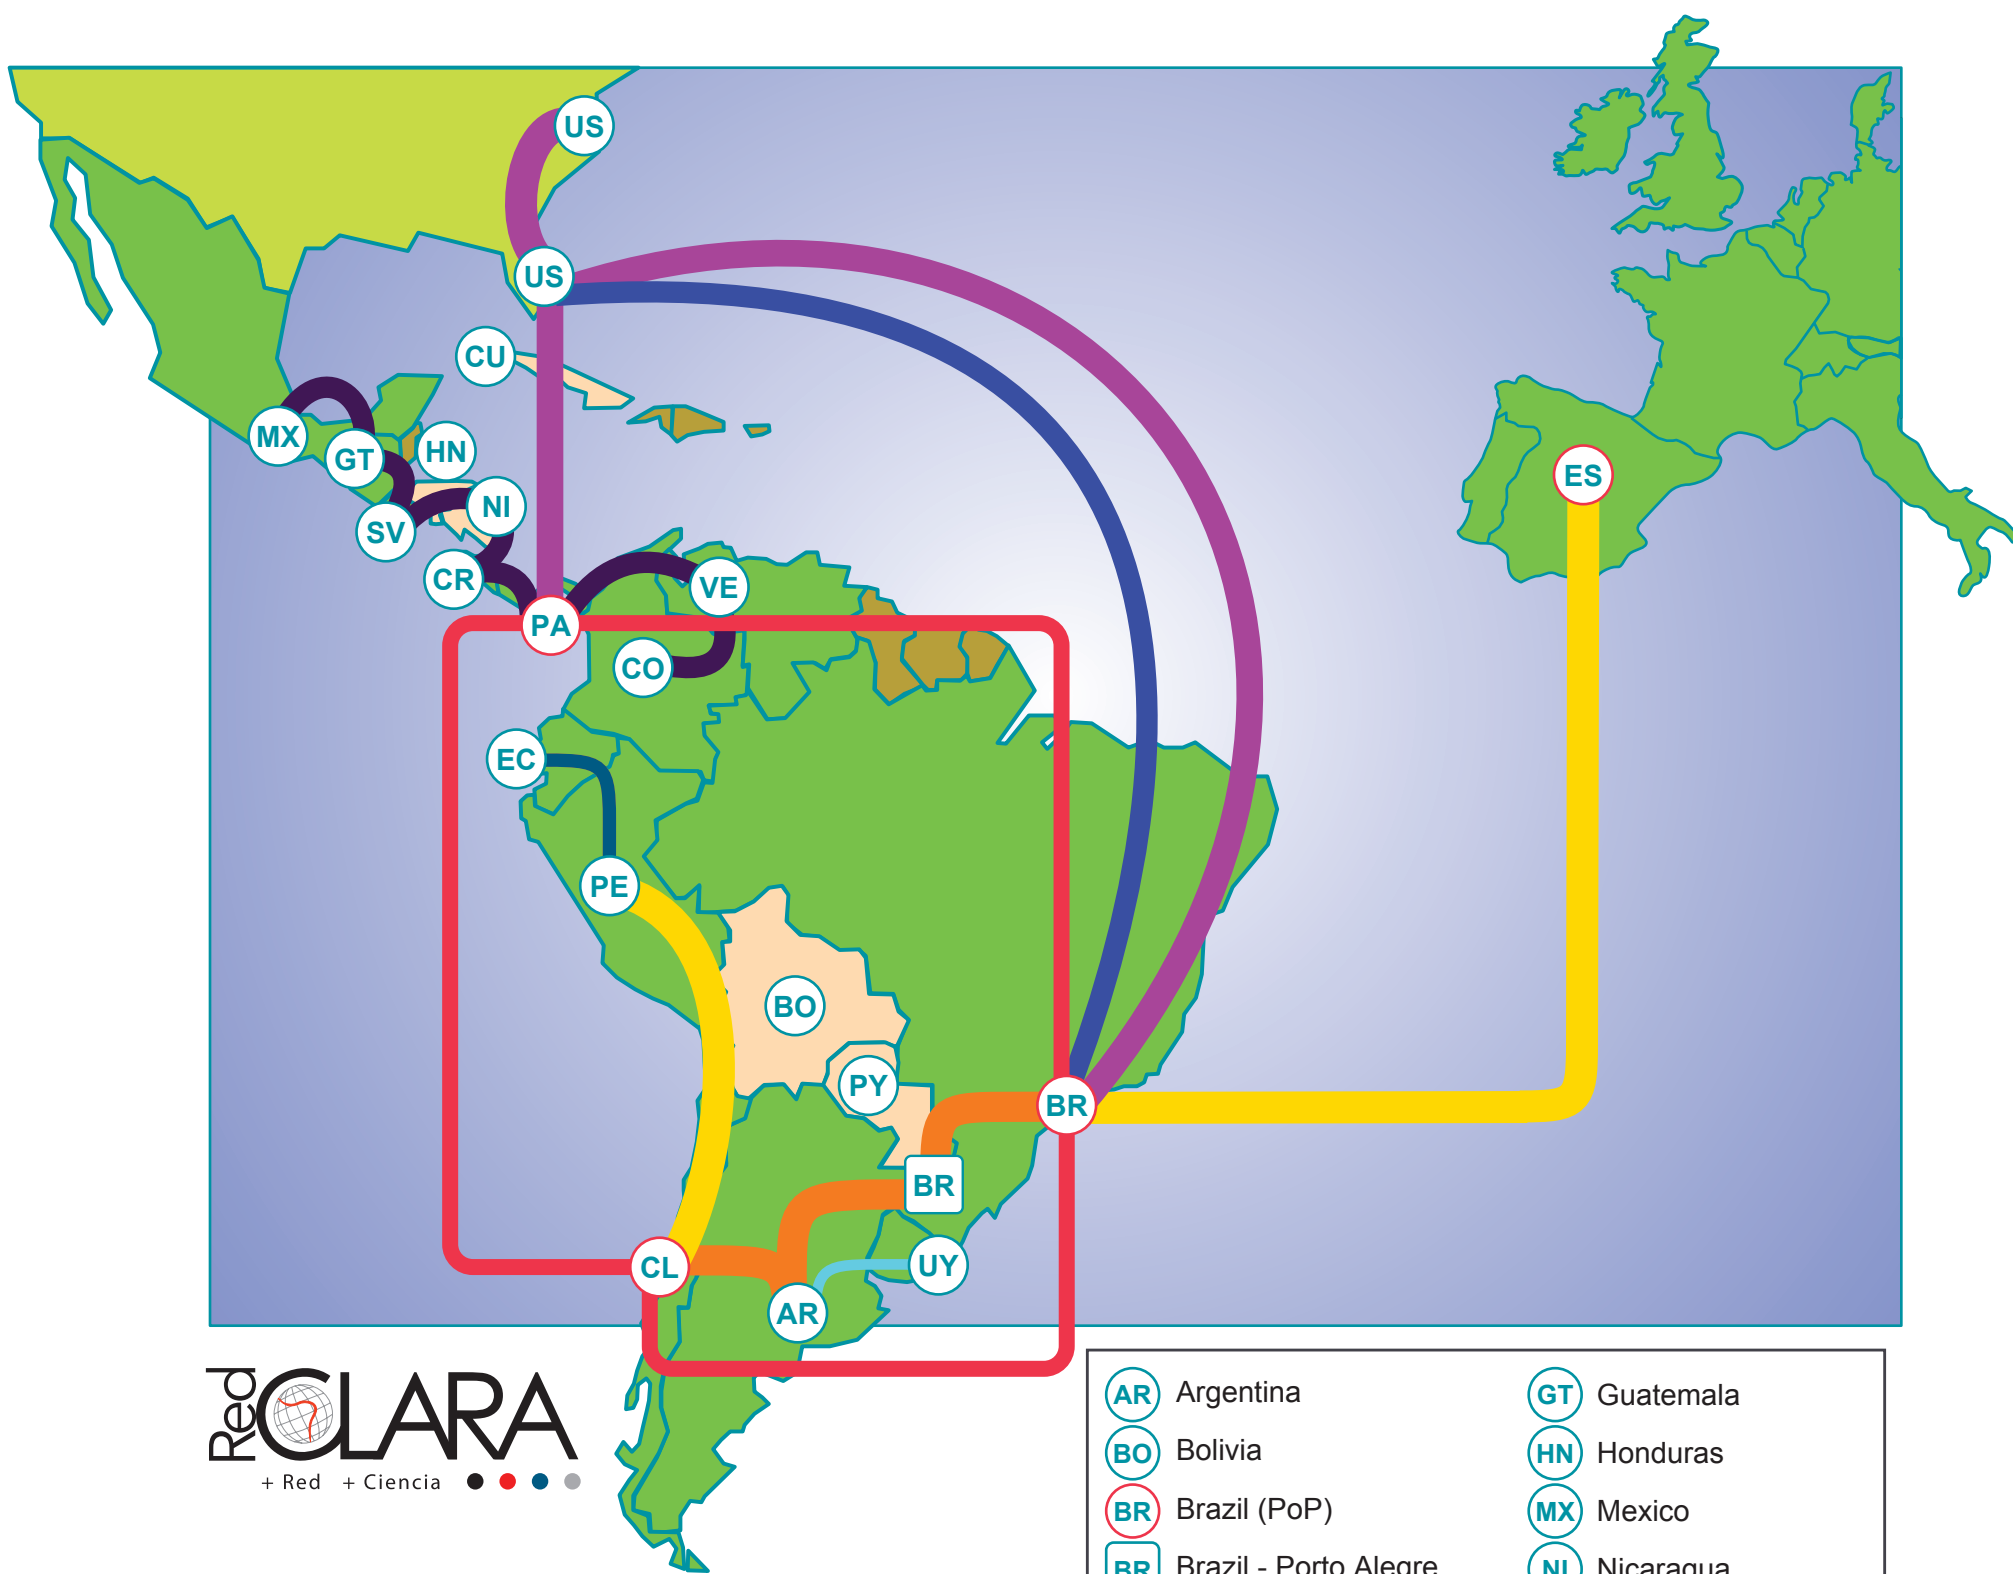

alice2
América Latina Interconectada Con Europa

RedCLARA Network Topology

April, 2012

RedCLARA
+ Red + Ciencia

AR Argentina	GT Guatemala
BO Bolivia	HN Honduras
BR Brazil (PoP)	MX Mexico
BR Brazil - Porto Alegre	NI Nicaragua
CL Chile (PoP)	PA Panama (PoP)
CO Colombia	PE Peru
CR Costa Rica	PY Paraguay
CU Cuba	US United States
EC Ecuador	UY Uruguay
ES Spain (GÉANT)	VE Venezuela
SV El Salvador	
10 Gbps	622 Mbps
2.5 Gbps	600 Mbps
1 Gbps	155 Mbps
16 Gbps - AmLight	1 Gbps - RNP

This project is funded by the European Union

RedCLARA
+ Red + Ciencia

A project implemented by RedCLARA